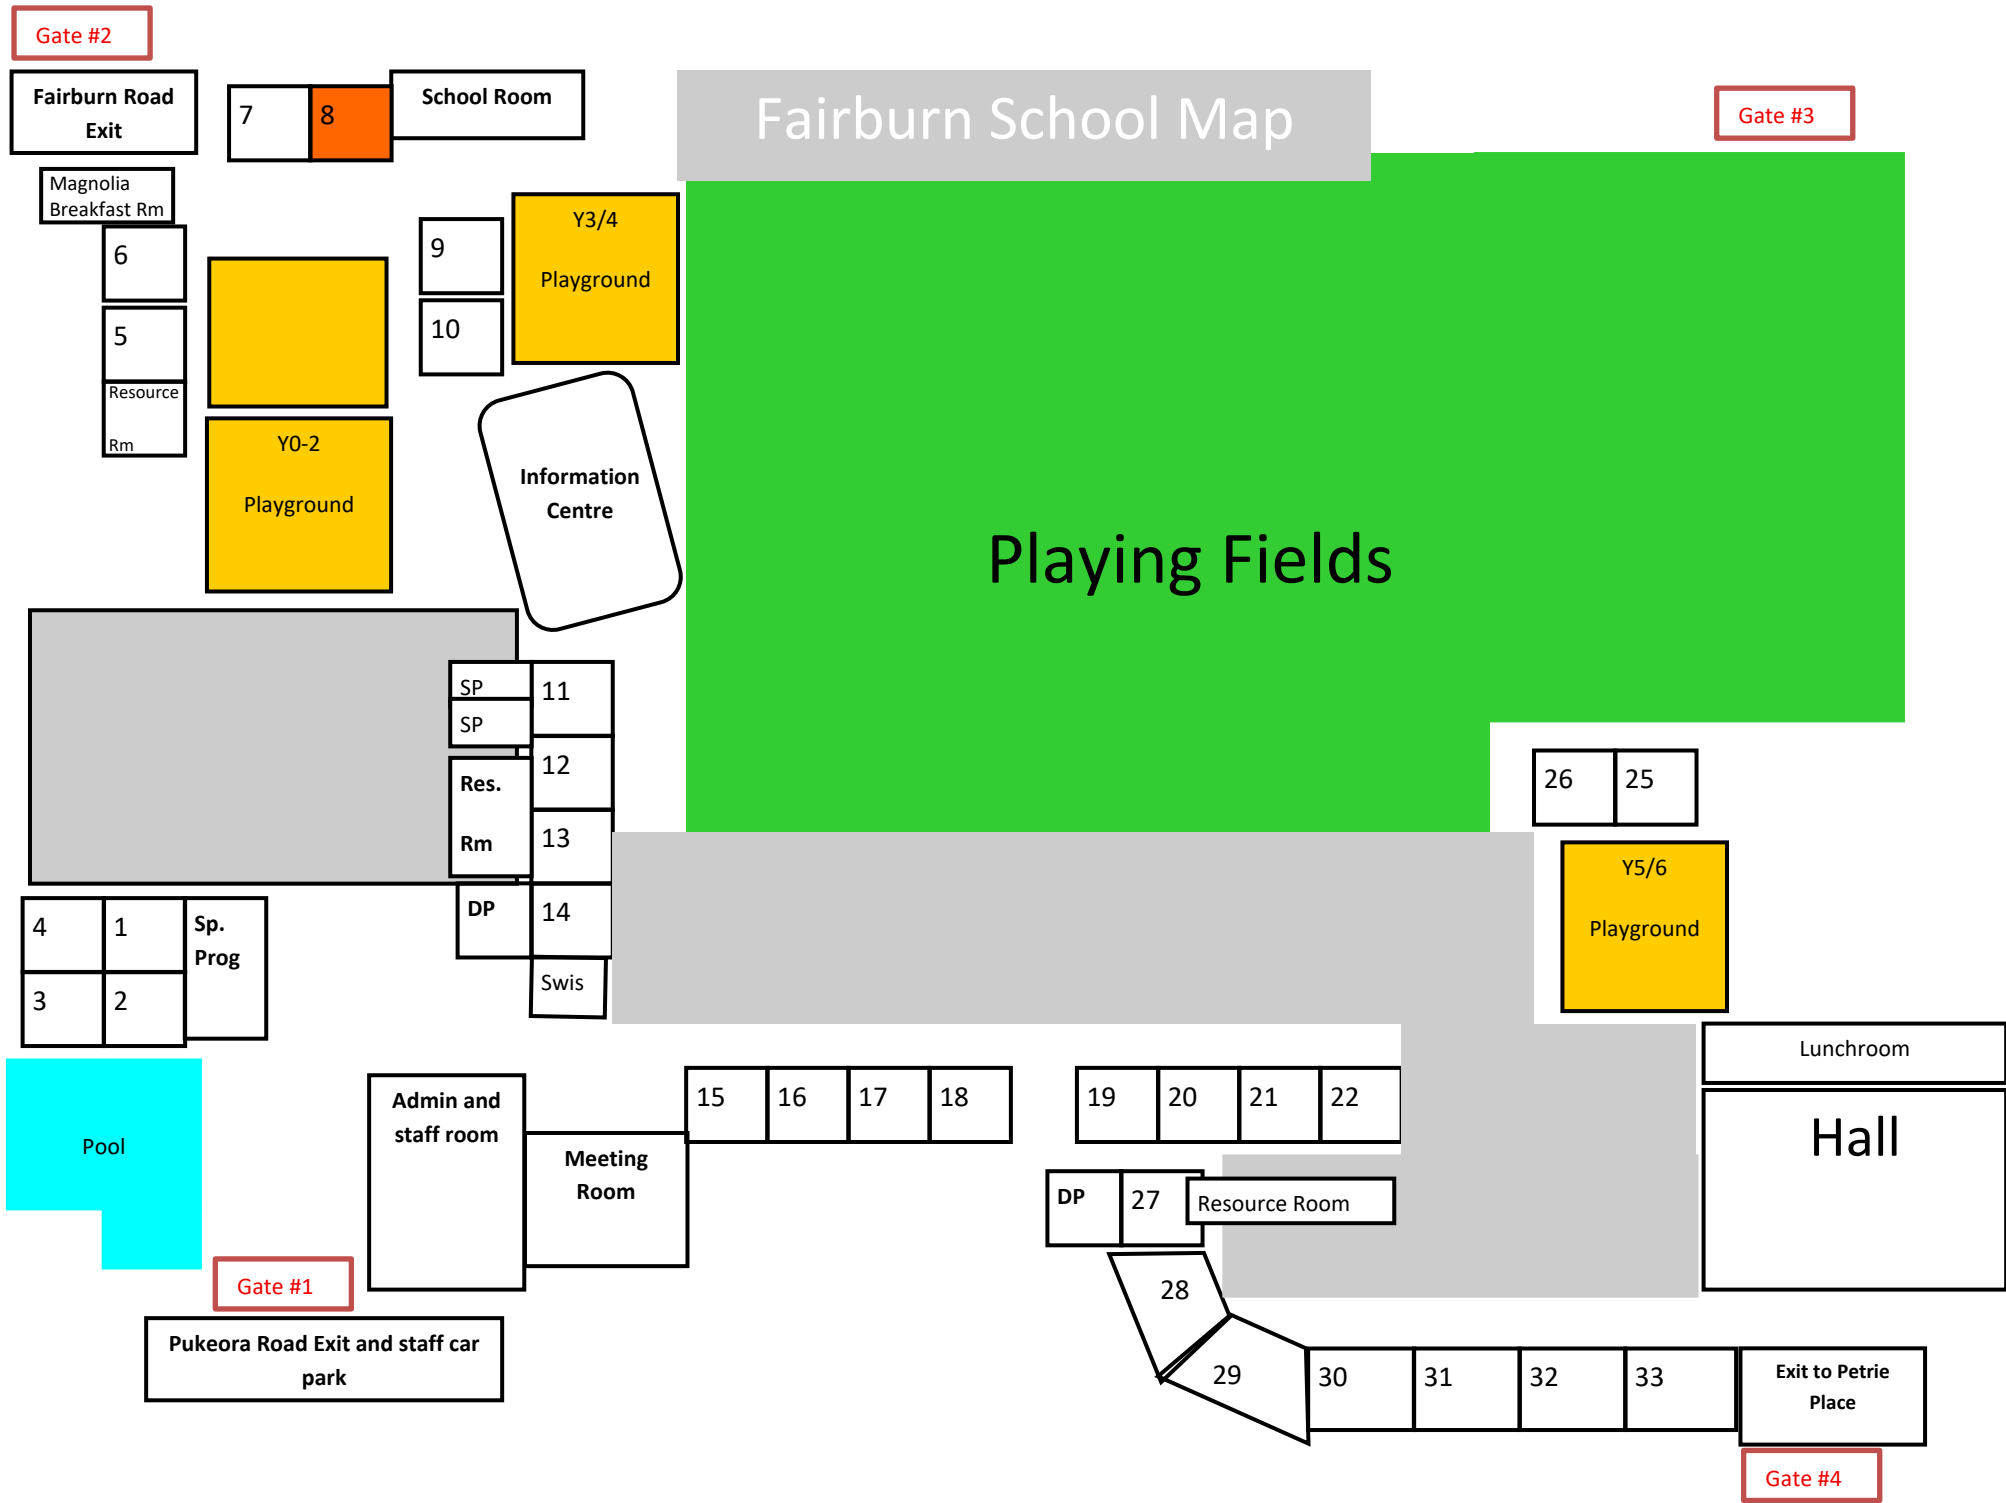

# Fairburn School Map

Gate #2

Fairburn Road Exit

7

8

School Room

Gate #3

Magnolia Breakfast Rm

6

9

Y3/4

Playground

5

10

Resource Rm

Y0-2

15

16

17

18

19

20

21

22

29

30

31

32

33

Exit to Petrie Place

Gate #4